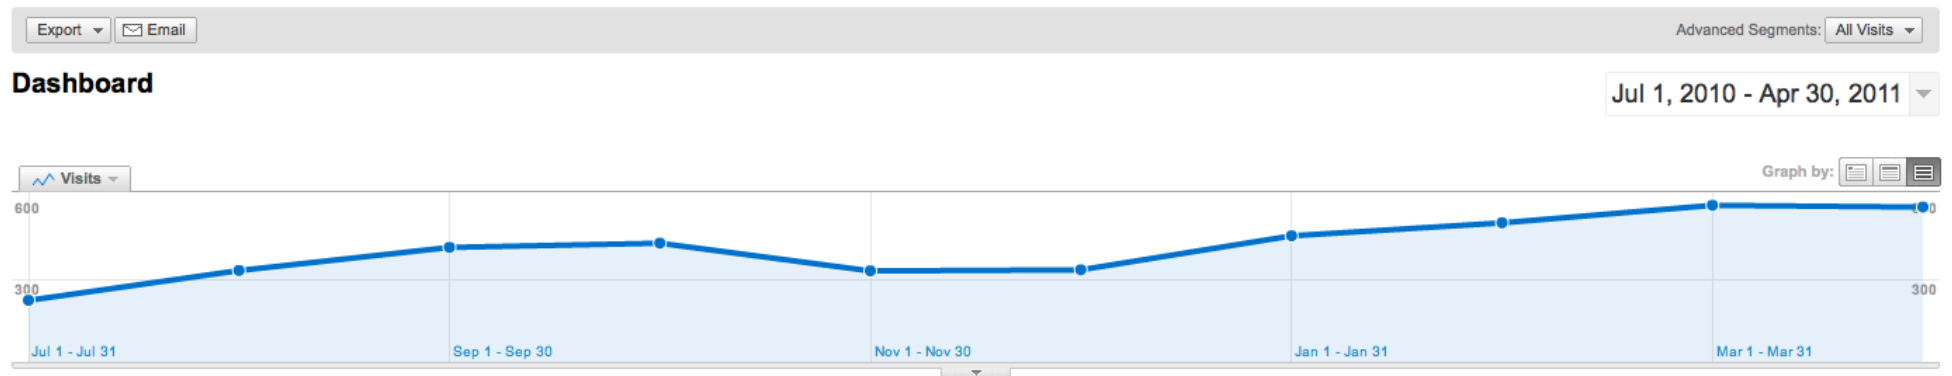

From 100 visitors a month to over 600 visitors a month

Example 4

An increase from 85 visitors in December 2010 to 277 visitors in April.

Activ SEO - Customer Examples

Example 5

An increase from 1350 visitors in December 2010 to almost 2000 in March and around 1800 in April.

Example 6

An increase from just 40 visitors in December 2010 to around 200 per month in Feb/March and April

Activ SEO - Customer Examples

Example 7

From around 200 visitors per month to almost 600 per month.

Example 8

From just over 100 to over 500 visitors per month