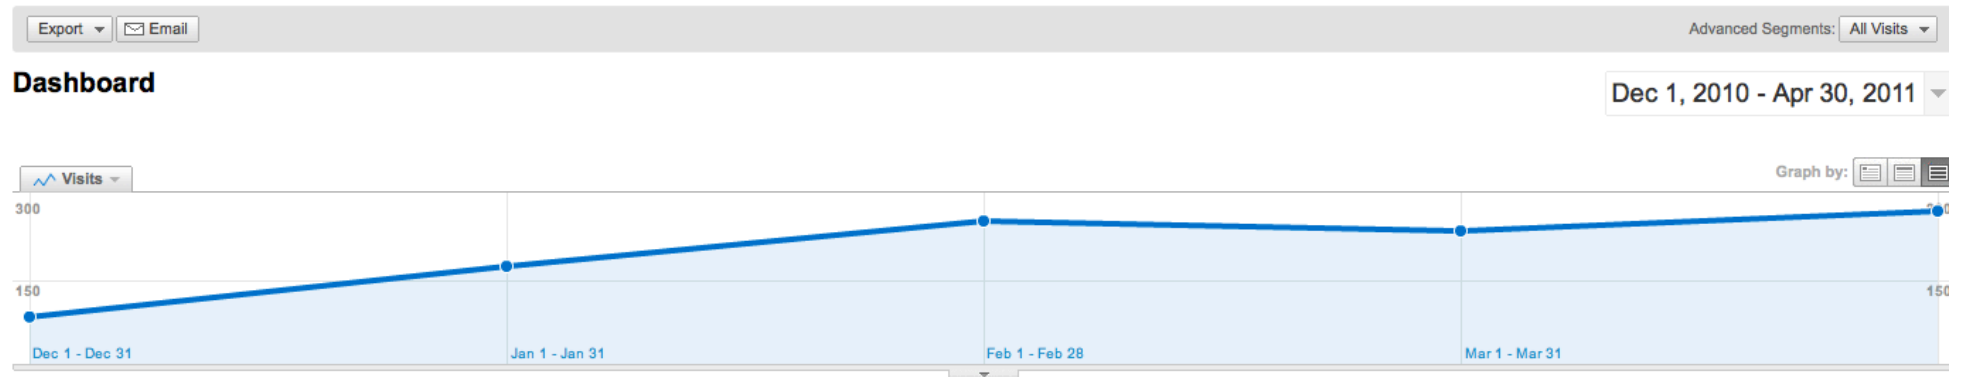

Activ SEO - Customer Examples

Example 1

From 1400 visitors per month to almost 5000 visitors per month

Example 2

From 1100 visitors per month to over 2500 visitors per month

Activ SEO - Customer Examples

Example 3

From 100 visitors a month to over 600 visitors a month

Example 4

An increase from 85 visitors in December 2010 to 277 visitors in April.

Activ SEO - Customer Examples

Example 5

An increase from 1350 visitors in December 2010 to almost 2000 in March and around 1800 in April.

Example 6

An increase from just 40 visitors in December 2010 to around 200 per month in Feb/March and April

Activ SEO - Customer Examples

Example 7

From around 200 visitors per month to almost 600 per month.

Example 8

From just over 100 to over 500 visitors per month