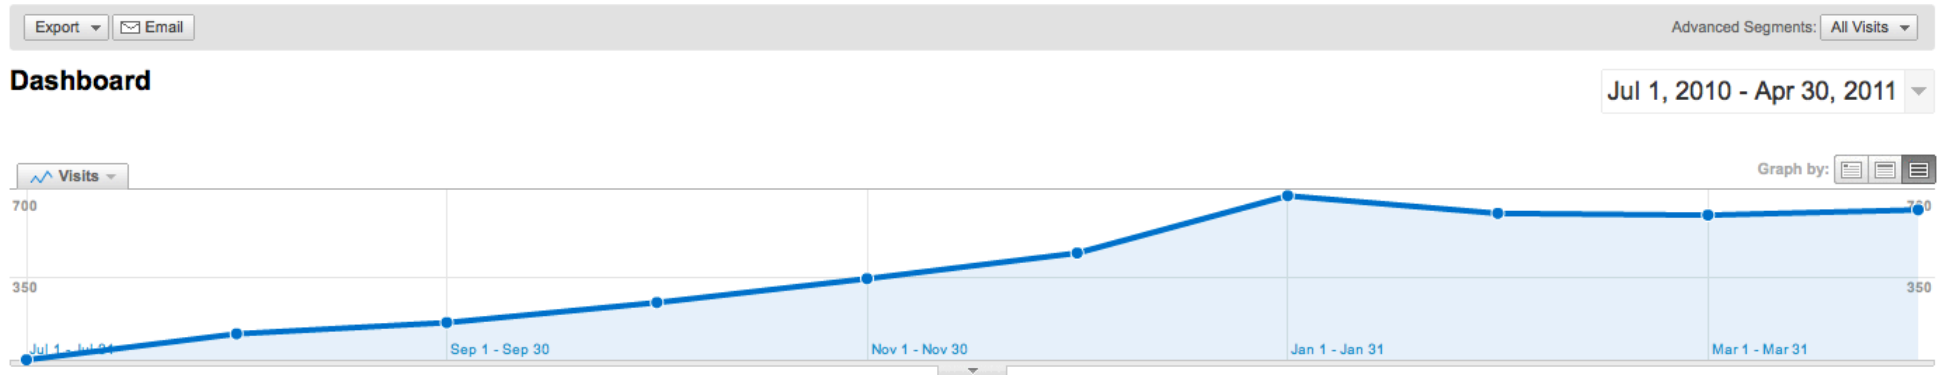

Activ SEO - Customer Examples

Example 1

From 1400 visitors per month to almost 5000 visitors per month

Example 2

From 1100 visitors per month to over 2500 visitors per month

Activ SEO - Customer Examples

Example 3

From 100 visitors a month to over 600 visitors a month

Example 4

An increase from 85 visitors in December 2010 to 277 visitors in April.

Activ SEO - Customer Examples

Example 5

An increase from 1350 visitors in December 2010 to almost 2000 in March and around 1800 in April.

Example 6

An increase from just 40 visitors in December 2010 to around 200 per month in Feb/March and April

Activ SEO - Customer Examples

Example 7

From around 200 visitors per month to almost 600 per month.

Example 8

From just over 100 to over 500 visitors per month