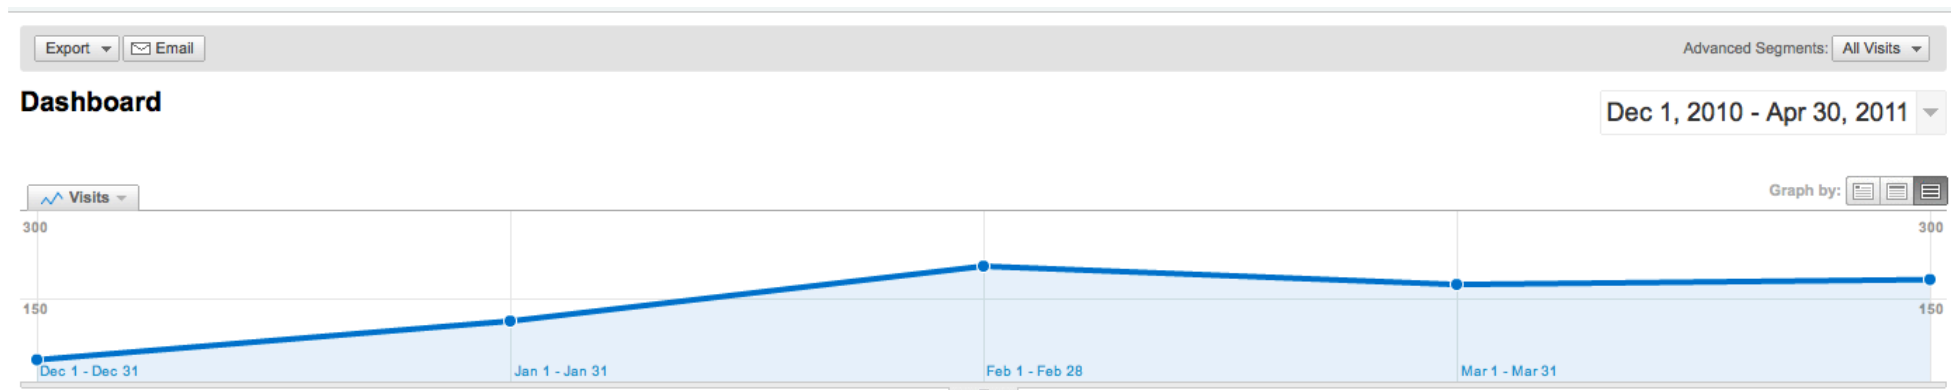

Activ SEO - Customer Examples

Example 1

From 1400 visitors per month to almost 5000 visitors per month

Example 2

From 1100 visitors per month to over 2500 visitors per month

Activ SEO - Customer Examples

Example 3

From 100 visitors a month to over 600 visitors a month

Example 4

An increase from 85 visitors in December 2010 to 277 visitors in April.

Activ SEO - Customer Examples

Example 5

An increase from 1350 visitors in December 2010 to almost 2000 in March and around 1800 in April.

Example 6

An increase from just 40 visitors in December 2010 to around 200 per month in Feb/March and April

Activ SEO - Customer Examples

Example 7

From around 200 visitors per month to almost 600 per month.

Example 8

From just over 100 to over 500 visitors per month