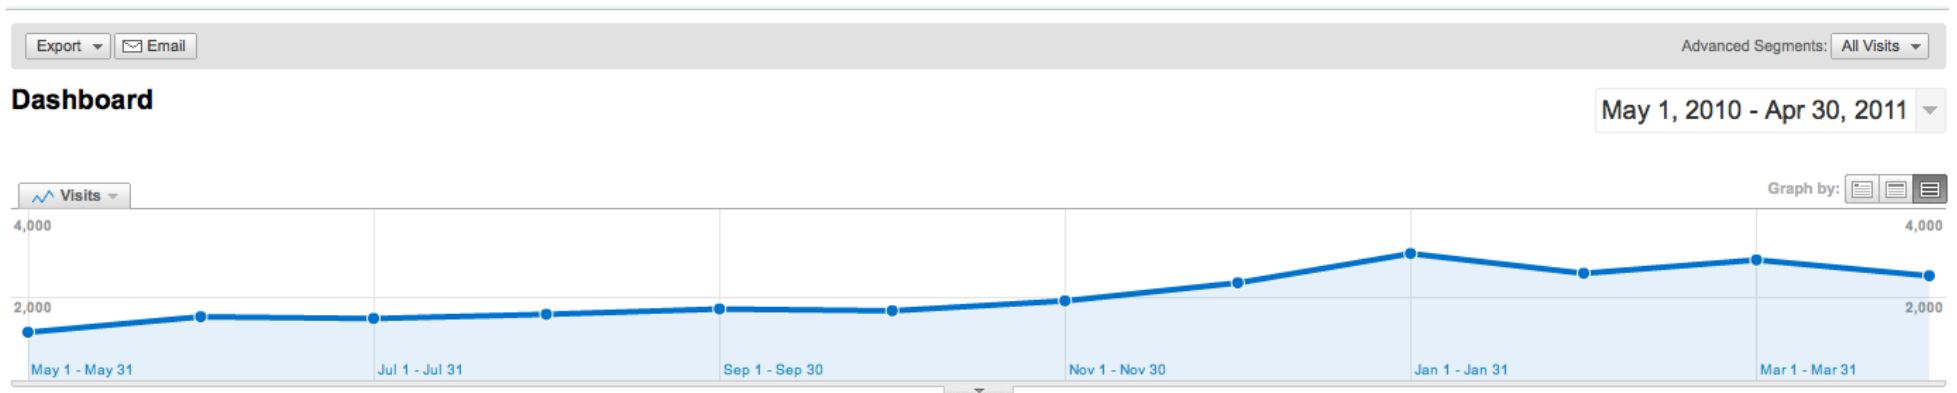

Activ SEO - Customer Examples

Example 1

From 1400 visitors per month to almost 5000 visitors per month

Example 2

From 1100 visitors per month to over 2500 visitors per month

Activ SEO - Customer Examples

Example 3

From 100 visitors a month to over 600 visitors a month

Example 4

An increase from 85 visitors in December 2010 to 277 visitors in April.

Activ SEO - Customer Examples

Example 5

An increase from 1350 visitors in December 2010 to almost 2000 in March and around 1800 in April.

Example 6

An increase from just 40 visitors in December 2010 to around 200 per month in Feb/March and April

Activ SEO - Customer Examples

Example 7

From around 200 visitors per month to almost 600 per month.

Example 8

From just over 100 to over 500 visitors per month