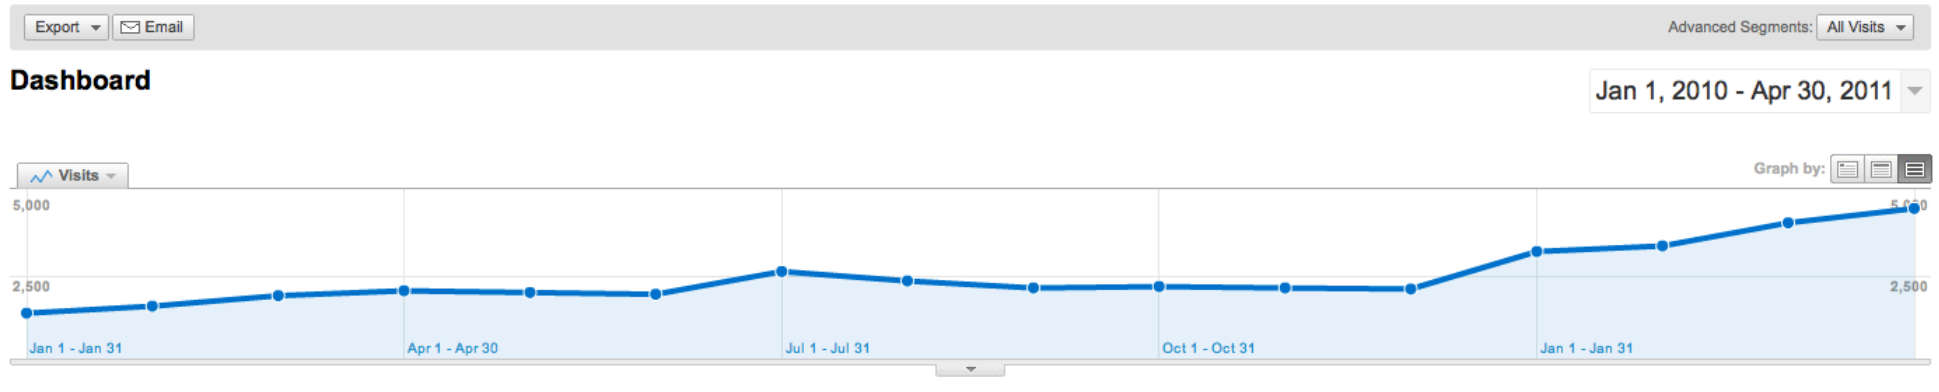

Activ SEO - Customer Examples

Example 1

From 1400 visitors per month to almost 5000 visitors per month

Example 2

From 1100 visitors per month to over 2500 visitors per month

Activ SEO - Customer Examples

Example 3

From 100 visitors a month to over 600 visitors a month

Example 4

An increase from 85 visitors in December 2010 to 277 visitors in April.

Activ SEO - Customer Examples

Example 5

An increase from 1350 visitors in December 2010 to almost 2000 in March and around 1800 in April.

Example 6

An increase from just 40 visitors in December 2010 to around 200 per month in Feb/March and April

Activ SEO - Customer Examples

Example 7

From around 200 visitors per month to almost 600 per month.

Example 8

From just over 100 to over 500 visitors per month